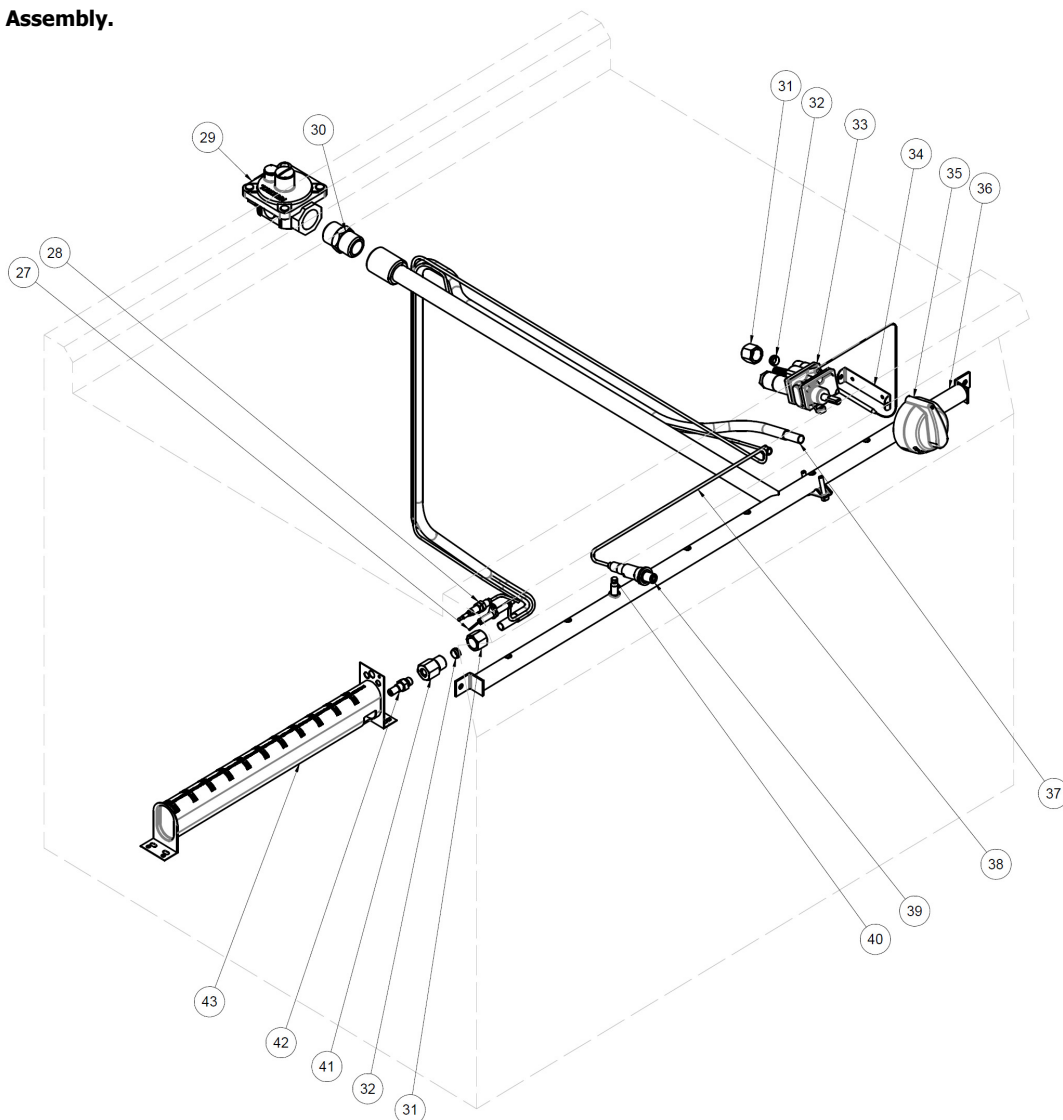

8.1. Gas Range Static Oven

8.1.1 Oven Main Assembly.

Item	Part No.	Description	*RPL
1	237512	BACK PANEL 900mm	D
2	237501	SPLASHBACK 900mm	D
3	237536	POT STAND	D
4	237585	HOB FRONT WA	D
5	227960	BADGE BLUE SEAL	D
6	044214	PUSH-ON-FIX CLIPS	D
7	237522	SIDE PANEL LH	D
8	237523	SIDE PANEL RH	D
9	237991	LEG 150mm ADJ M20 FLUSH STUD	D
10	237995	LEG PLATE M20 BUSH	D
11	237533	SPILL TRAY	C

Recommended Parts Level	
*RPL	Number of Units In-Service
A	1-5
B	5-10
C	10-50
D	50+

8.1.2 Cooktop Open Burners.

Item	Part No.	Description	*RPL
44	237534	KNOB OPEN BURNER	
45	237526K	GAS VALVE KIT (c/w BY-PASS SCREWS)	
	237813	BY-PASS SCREW #51 (PROP GAS)	
	237814	BY-PASS SCREW #76 (NAT GAS)	
46	237763	OLIVE 8mm	
47	237809	NUT G1/4 x 8mm TUBE	
48	237531	BURNER FRONT SUPPLY PIPE	
49	237532	BURNER REAR SUPPLY PIPE	
50	237762	SCREW NUT 8mm OLIVE	
51	237530K	JET HOLDER KIT (c/w INJECTORS)	
52	237598	INJECTOR 1.20mm (PROP GAS)	
	237599	INJECTOR 1.93mm (NAT GAS)	
53	237529	BURNER BASE	
54	237528	BURNER HEAD	
55	237500	BURNER MOUNTING RAIL	
56	237516K	THERMOCOUPLE KIT c/w M8 NUT	
57	024573	THERMOCOUPLE NUT M8x1	

Recommended Parts Level	
*RPL	Number of Units In-Service
A	1-5
B	5-10
C	10-50
D	50+

8

Exploded Part Diagrams

8.1.3 Oven Gas Assembly.

Item	Part No.	Description	*RPL
27	237993	IGNITION ELECTRODE	
28	237990	THERMOCOUPLE 1500mm M9x1 M8 THD SLEEVE	
29	238144	REGULATOR 3/4 RV48LM 6" NAT (NAT GAS)	
30	013473	HEX NIPPLE 3/4"BSP x 50mm GALV	
31	237811	NUT M16 x 10mm TUBE	
32	237812	OLIVE 10mm	
33	237499K	THERMOSTAT KIT (c/w BY-PASS SCREWS)	
--	237813	BY-PASS SCREW #51 (PROP GAS)	
--	237814	BY-PASS SCREW #76 (NAT GAS)	
34	237698	PHIAL GUARD	
35	237535	KNOB G750 OVEN 130-270°C	
36	237498	MANIFOLD WA	
37	238036	FLEXTUBE 10mm OD x 1500	
38	237994	HT LEAD 1600mm RING TERMINAL	
39	227508	PIEZO IGNITOR M18	
40	026060	PRESSURE TEST POINT SCREW	
41	238006	INJECTOR HOLDER	
42	238003	INJECTOR OVEN BURNER 2.30mm (NAT GAS)	
--	238004	INJECTOR OVEN BURNER 1.35mm (PROP GAS)	
43	237697	OVEN BURNER	