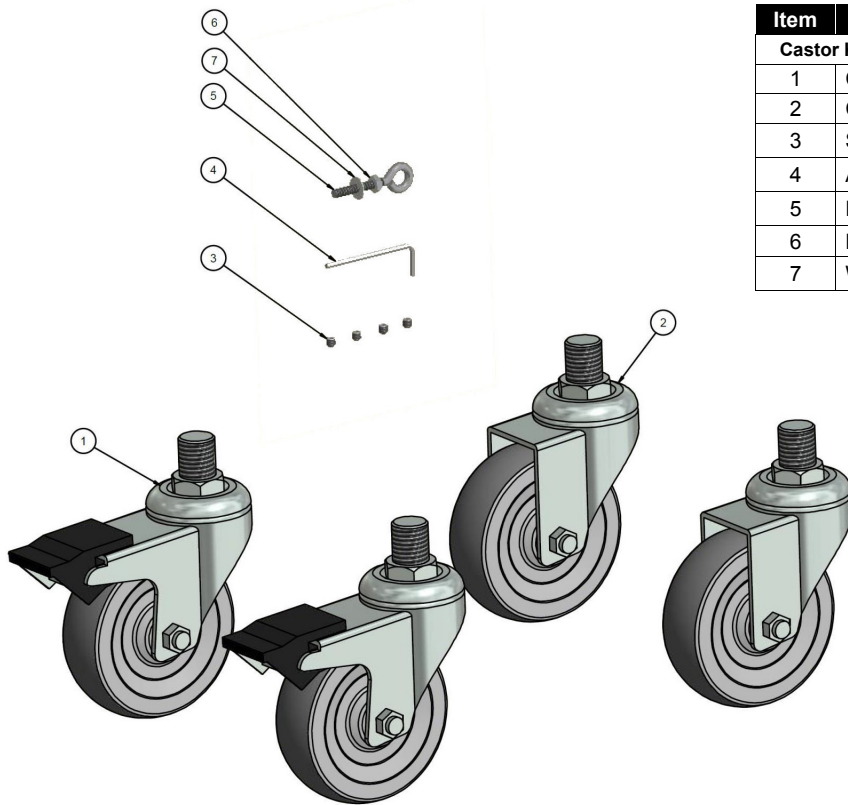

Gas Conversion Kits

- UK Models Only:

Model	Gas Type to Convert to:	
	Propane (G31)	Nat. Gas (G20)
G750-6	238009	238010

Castor Kit - Part No. 238007

Item	Description
Castor Kit 238007 includes the following parts:-	
1	Castor 100mm PU M20 Stem Dual Brake
2	Castor 100mm PU M20 Stem
3	Screw M5 x5 Grub Cup STST
4	Allen Key 2.5mm L Hex
5	Hook Tension Spring
6	Nut 3/16" Hex Pressed ZP
7	Washer 3/16" x 1/2" x 1/32" Flat ZP

8.1. Gas Range Static Oven

8.1.1 Oven Main Assembly.

Item	Part No.	Description	*RPL
1	237512	BACK PANEL 900mm	D
2	237501	SPLASHBACK 900mm	D
3	237536	POT STAND	D
4	237585	HOB FRONT WA	D
5	227960	BADGE BLUE SEAL	D
6	044214	PUSH-ON-FIX CLIPS	D
7	237522	SIDE PANEL LH	D
8	237523	SIDE PANEL RH	D
9	237991	LEG 150mm ADJ M20 FLUSH STUD	D
10	237995	LEG PLATE M20 BUSH	D
11	237533	SPILL TRAY	C

Recommended Parts Level	
*RPL	Number of Units In-Service
A	1-5
B	5-10
C	10-50
D	50+

8

Exploded Part Diagrams

8.1.3 Oven Gas Assembly.

Item	Part No.	Description	*RPL
27	237993	IGNITION ELECTRODE	
28	237990	THERMOCOUPLE 1500mm M9x1 M8 THD SLEEVE	
29	238144	REGULATOR 3/4 RV48LM 6" NAT (NAT GAS)	
30	013473	HEX NIPPLE 3/4"BSP x 50mm GALV	
31	237811	NUT M16 x 10mm TUBE	
32	237812	OLIVE 10mm	
33	237499K	THERMOSTAT KIT (c/w BY-PASS SCREWS)	
--	237813	BY-PASS SCREW #51 (PROP GAS)	
--	237814	BY-PASS SCREW #76 (NAT GAS)	
34	237698	PHIAL GUARD	
35	237535	KNOB G750 OVEN 130-270°C	
36	237498	MANIFOLD WA	
37	238036	FLEXTUBE 10mm OD x 1500	
38	237994	HT LEAD 1600mm RING TERMINAL	
39	227508	PIEZO IGNITOR M18	
40	026060	PRESSURE TEST POINT SCREW	
41	238006	INJECTOR HOLDER	
42	238003	INJECTOR OVEN BURNER 2.30mm (NAT GAS)	
--	238004	INJECTOR OVEN BURNER 1.35mm (PROP GAS)	
43	237697	OVEN BURNER	