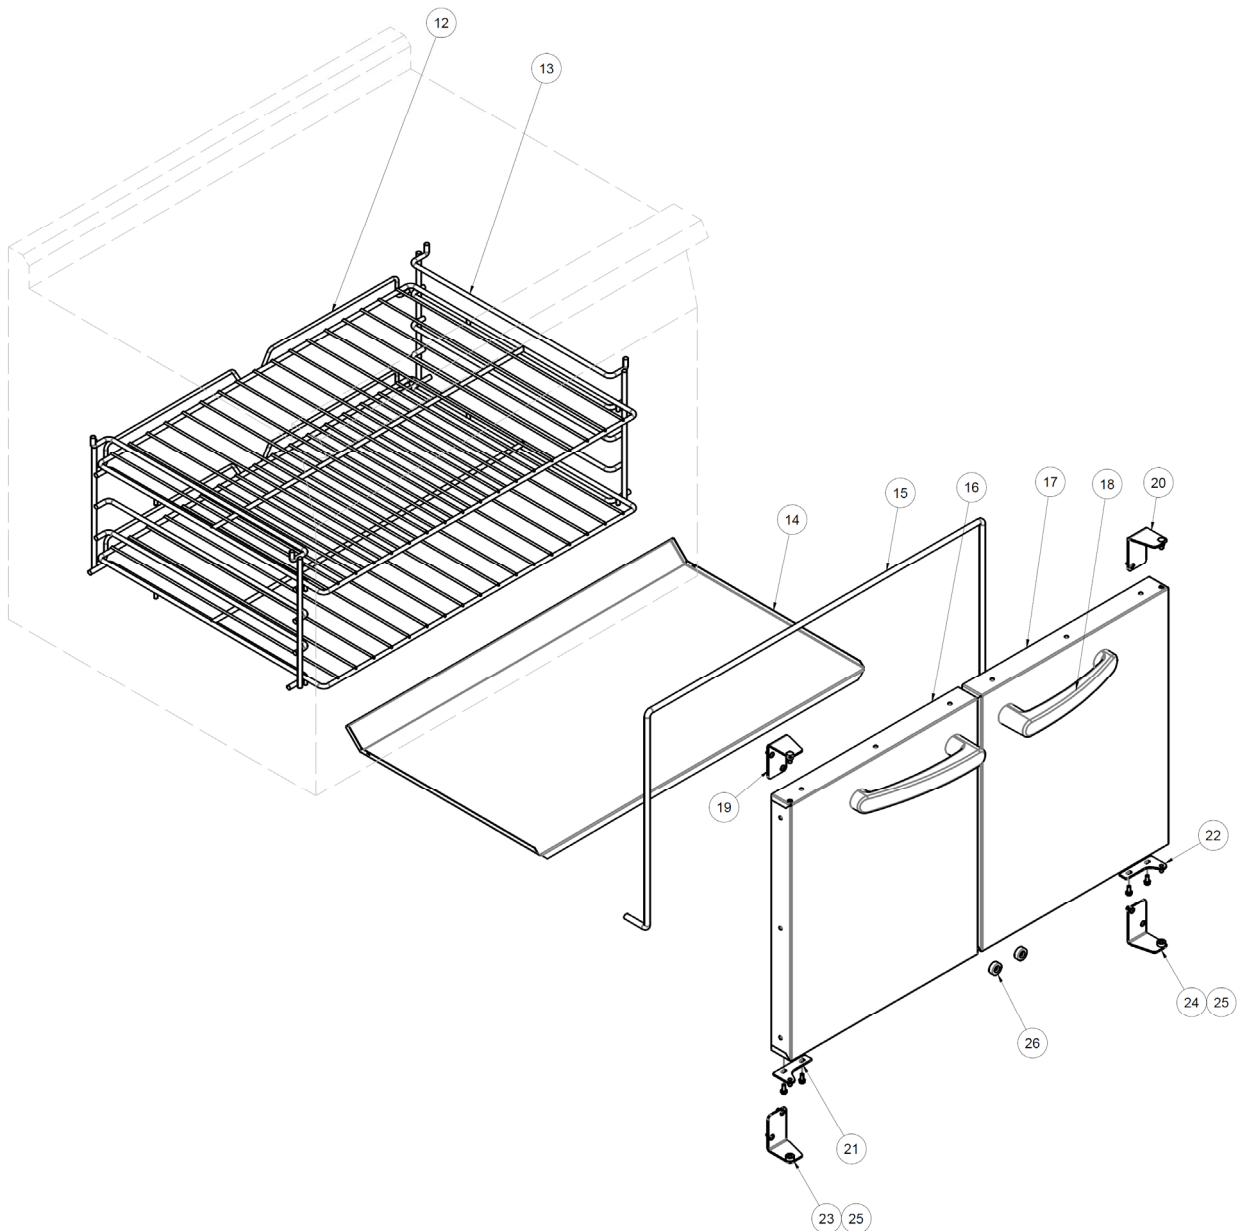

Recommended Parts Level	
*RPL	Number of Units In-Service
A	1-5
B	5-10
C	10-50
D	50+

8

Exploded Part Diagrams

8.1.3 Oven Gas Assembly.

Item	Part No.	Description	*RPL
27	237993	IGNITION ELECTRODE	
28	237990	THERMOCOUPLE 1500mm M9x1 M8 THD SLEEVE	
29	238144	REGULATOR 3/4 RV48LM 6" NAT (NAT GAS)	
30	013473	HEX NIPPLE 3/4"BSP x 50mm GALV	
31	237811	NUT M16 x 10mm TUBE	
32	237812	OLIVE 10mm	
33	237499K	THERMOSTAT KIT (c/w BY-PASS SCREWS)	
--	237813	BY-PASS SCREW #51 (PROP GAS)	
--	237814	BY-PASS SCREW #76 (NAT GAS)	
34	237698	PHIAL GUARD	
35	237535	KNOB G750 OVEN 130-270°C	
36	237498	MANIFOLD WA	
37	238036	FLEXTUBE 10mm OD x 1500	
38	237994	HT LEAD 1600mm RING TERMINAL	
39	227508	PIEZO IGNITOR M18	
40	026060	PRESSURE TEST POINT SCREW	
41	238006	INJECTOR HOLDER	
42	238003	INJECTOR OVEN BURNER 2.30mm (NAT GAS)	
--	238004	INJECTOR OVEN BURNER 1.35mm (PROP GAS)	
43	237697	OVEN BURNER	

Recommended Parts Level	
*RPL	Number of Units In-Service
A	1-5
B	5-10
C	10-50
D	50+

8.1.4 Oven Racks / Tray / Door Assembly.

Item	Part No.	Description	*RPL
12	237525	OVEN RACK	
13	237524	OVEN SIDE RACK	
14	237509	OVEN TRAY	
15	237699	OVEN SEAL	
16	237513	DOOR ASSY LH (c/w HANDLE)	
17	237518	DOOR ASSY RH (c/w HANDLE)	
18	227469	DOOR HANDLE	
19	237731	DOOR HINGE BRACKET TOP LH	
20	237732	DOOR HINGE BRACKET TOP RH	
21	237733	DOOR PIVOT ARM LH	
22	237734	DOOR PIVOT ARM RH	
23	237735	DOOR HINGE BRACKET BOTTOM LH (c/w BUSH)	
24	237736	DOOR HINGE BRACKET BOTTOM RH (c/w BUSH)	
25	235897	CABINET DOOR PIVOT BUSH	
26	237741	DOOR MAGNET	