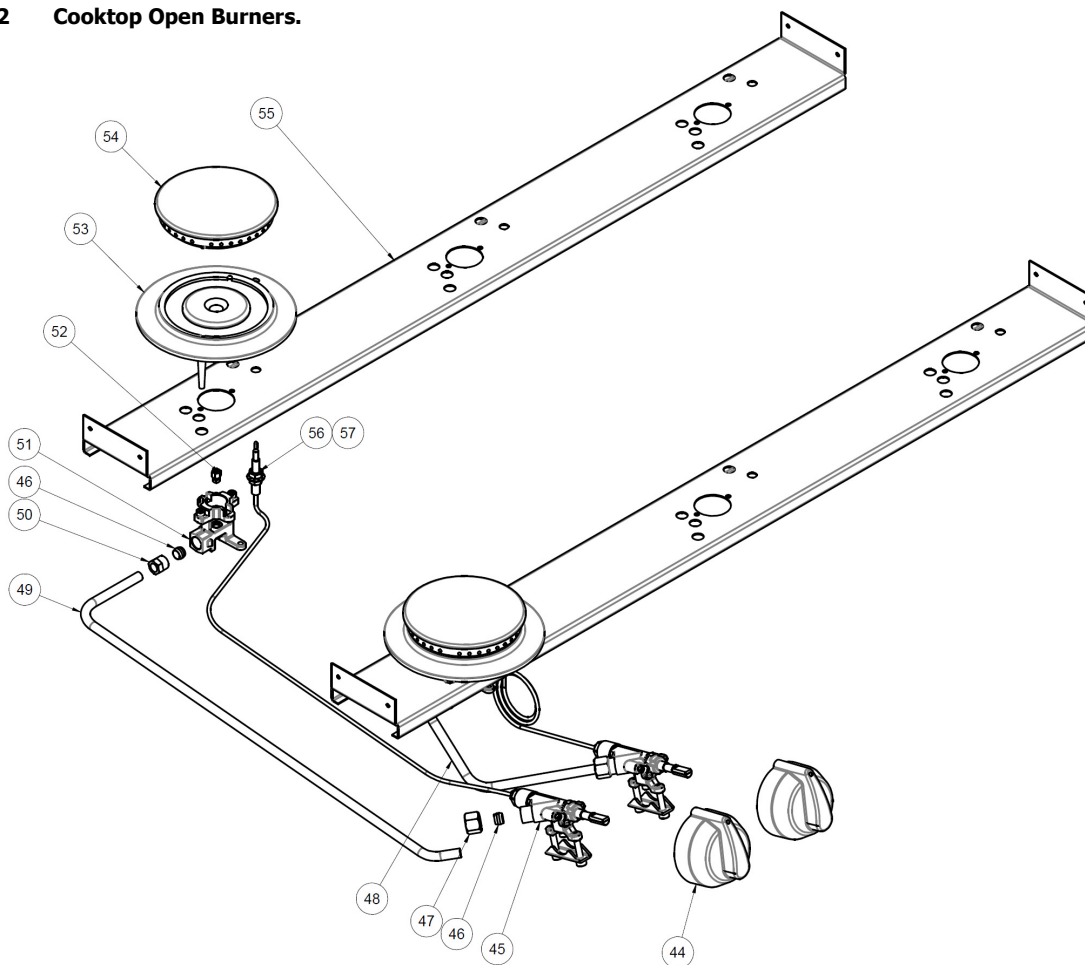

8.1. Gas Range Static Oven

8.1.1 Oven Main Assembly.

Item	Part No.	Description	*RPL
1	237512	BACK PANEL 900mm	D
2	237501	SPLASHBACK 900mm	D
3	237536	POT STAND	D
4	237585	HOB FRONT WA	D
5	227960	BADGE BLUE SEAL	D
6	044214	PUSH-ON-FIX CLIPS	D
7	237522	SIDE PANEL LH	D
8	237523	SIDE PANEL RH	D
9	237991	LEG 150mm ADJ M20 FLUSH STUD	D
10	237995	LEG PLATE M20 BUSH	D
11	237533	SPILL TRAY	C

Recommended Parts Level	
*RPL	Number of Units In-Service
A	1-5
B	5-10
C	10-50
D	50+

8.1.2 Cooktop Open Burners.

Item	Part No.	Description	*RPL
44	237534	KNOB OPEN BURNER	
45	237526K	GAS VALVE KIT (c/w BY-PASS SCREWS)	
	237813	BY-PASS SCREW #51 (PROP GAS)	
	237814	BY-PASS SCREW #76 (NAT GAS)	
46	237763	OLIVE 8mm	
47	237809	NUT G1/4 x 8mm TUBE	
48	237531	BURNER FRONT SUPPLY PIPE	
49	237532	BURNER REAR SUPPLY PIPE	
50	237762	SCREW NUT 8mm OLIVE	
51	237530K	JET HOLDER KIT (c/w INJECTORS)	
52	237598	INJECTOR 1.20mm (PROP GAS)	
	237599	INJECTOR 1.93mm (NAT GAS)	
53	237529	BURNER BASE	
54	237528	BURNER HEAD	
55	237500	BURNER MOUNTING RAIL	
56	237516K	THERMOCOUPLE KIT c/w M8 NUT	
57	024573	THERMOCOUPLE NUT M8x1	

Recommended Parts Level	
*RPL	Number of Units In-Service
A	1-5
B	5-10
C	10-50
D	50+

8

Exploded Part Diagrams

8.1.3 Oven Gas Assembly.

Item	Part No.	Description	*RPL
27	237993	IGNITION ELECTRODE	
28	237990	THERMOCOUPLE 1500mm M9x1 M8 THD SLEEVE	
29	238144	REGULATOR 3/4 RV48LM 6" NAT (NAT GAS)	
30	013473	HEX NIPPLE 3/4"BSP x 50mm GALV	
31	237811	NUT M16 x 10mm TUBE	
32	237812	OLIVE 10mm	
33	237499K	THERMOSTAT KIT (c/w BY-PASS SCREWS)	
--	237813	BY-PASS SCREW #51 (PROP GAS)	
--	237814	BY-PASS SCREW #76 (NAT GAS)	
34	237698	PHIAL GUARD	
35	237535	KNOB G750 OVEN 130-270°C	
36	237498	MANIFOLD WA	
37	238036	FLEXTUBE 10mm OD x 1500	
38	237994	HT LEAD 1600mm RING TERMINAL	
39	227508	PIEZO IGNITOR M18	
40	026060	PRESSURE TEST POINT SCREW	
41	238006	INJECTOR HOLDER	
42	238003	INJECTOR OVEN BURNER 2.30mm (NAT GAS)	
--	238004	INJECTOR OVEN BURNER 1.35mm (PROP GAS)	
43	237697	OVEN BURNER	