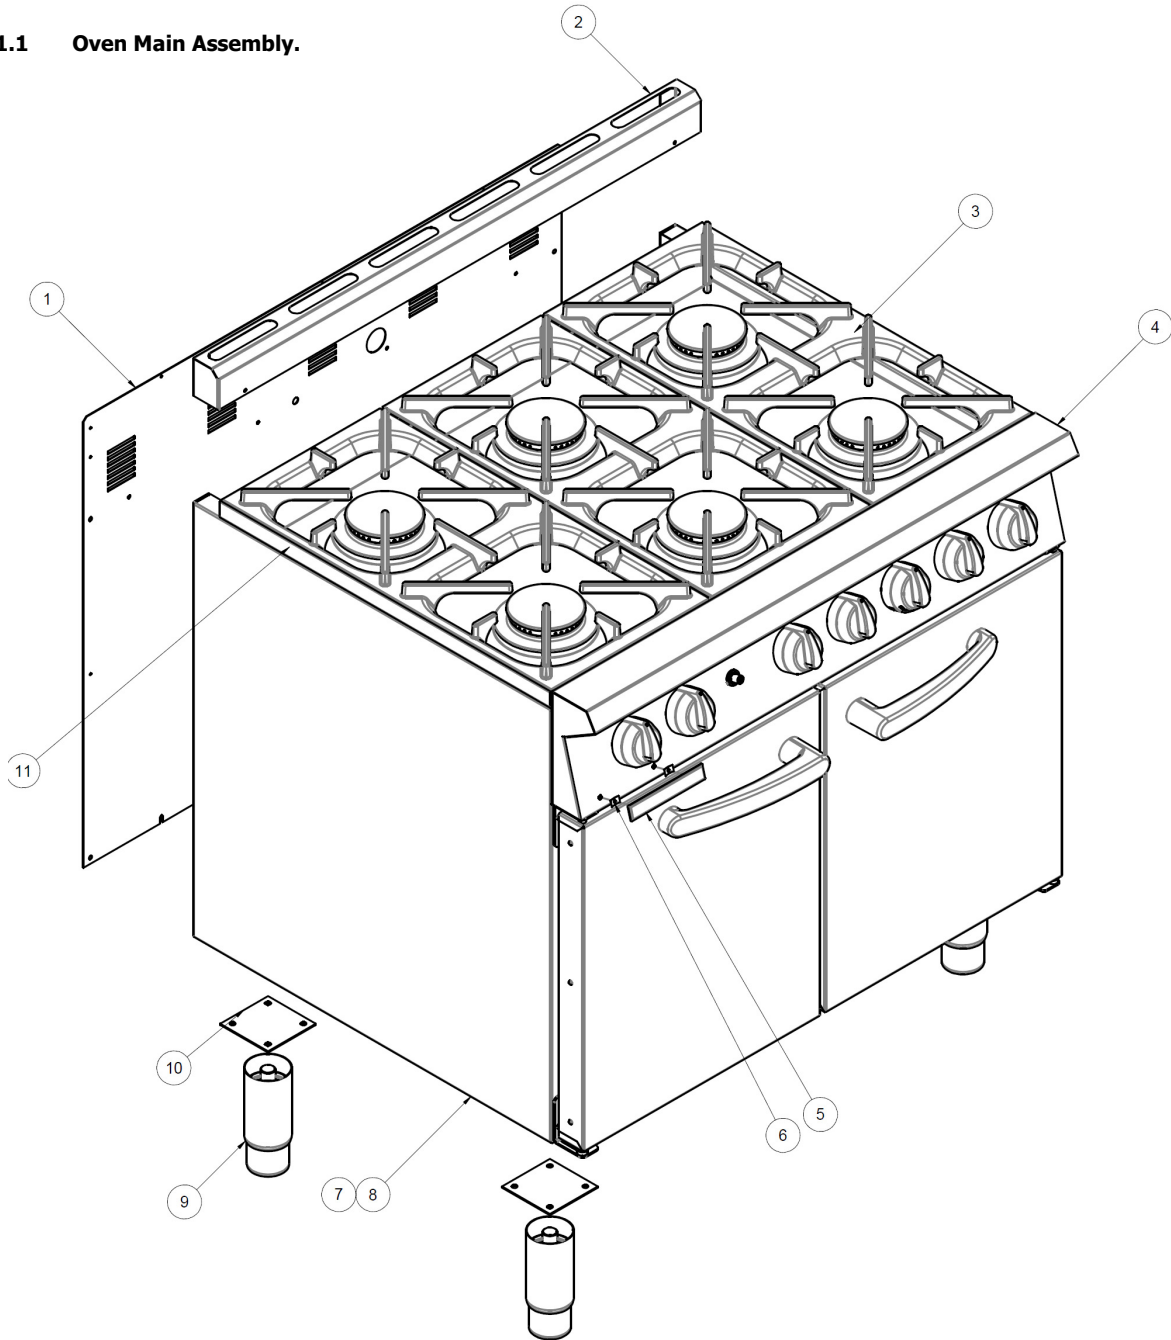

Gas Conversion Kits

- UK Models Only:

Model	Gas Type to Convert to:	
	Propane (G31)	Nat. Gas (G20)
G750-6	238009	238010

Castor Kit - Part No. 238007

Item	Description
Castor Kit 238007 includes the following parts:-	
1	Castor 100mm PU M20 Stem Dual Brake
2	Castor 100mm PU M20 Stem
3	Screw M5 x5 Grub Cup STST
4	Allen Key 2.5mm L Hex
5	Hook Tension Spring
6	Nut 3/16" Hex Pressed ZP
7	Washer 3/16" x 1/2" x 1/32" Flat ZP

Section**Page No.**

8.1	Gas Range Static Oven	20
8.1.1	Oven Main Assembly	20
8.1.2	Cooktop Open Burners	21
8.1.3	Oven Gas Assembly	22
8.1.4	Oven Racks /Tray / Door Assembly.....	23

8

Exploded Part Diagrams

8.1. Gas Range Static Oven

8.1.1 Oven Main Assembly.

Item	Part No.	Description	*RPL
1	237512	BACK PANEL 900mm	D
2	237501	SPLASHBACK 900mm	D
3	237536	POT STAND	D
4	237585	HOB FRONT WA	D
5	227960	BADGE BLUE SEAL	D
6	044214	PUSH-ON-FIX CLIPS	D
7	237522	SIDE PANEL LH	D
8	237523	SIDE PANEL RH	D
9	237991	LEG 150mm ADJ M20 FLUSH STUD	D
10	237995	LEG PLATE M20 BUSH	D
11	237533	SPILL TRAY	C

Recommended Parts Level	
*RPL	Number of Units In-Service
A	1-5
B	5-10
C	10-50
D	50+

8

Exploded Part Diagrams

8.1.3 Oven Gas Assembly.

Item	Part No.	Description	*RPL
27	237993	IGNITION ELECTRODE	
28	237990	THERMOCOUPLE 1500mm M9x1 M8 THD SLEEVE	
29	238144	REGULATOR 3/4 RV48LM 6" NAT (NAT GAS)	
30	013473	HEX NIPPLE 3/4"BSP x 50mm GALV	
31	237811	NUT M16 x 10mm TUBE	
32	237812	OLIVE 10mm	
33	237499K	THERMOSTAT KIT (c/w BY-PASS SCREWS)	
--	237813	BY-PASS SCREW #51 (PROP GAS)	
--	237814	BY-PASS SCREW #76 (NAT GAS)	
34	237698	PHIAL GUARD	
35	237535	KNOB G750 OVEN 130-270°C	
36	237498	MANIFOLD WA	
37	238036	FLEXTUBE 10mm OD x 1500	
38	237994	HT LEAD 1600mm RING TERMINAL	
39	227508	PIEZO IGNITOR M18	
40	026060	PRESSURE TEST POINT SCREW	
41	238006	INJECTOR HOLDER	
42	238003	INJECTOR OVEN BURNER 2.30mm (NAT GAS)	
--	238004	INJECTOR OVEN BURNER 1.35mm (PROP GAS)	
43	237697	OVEN BURNER	