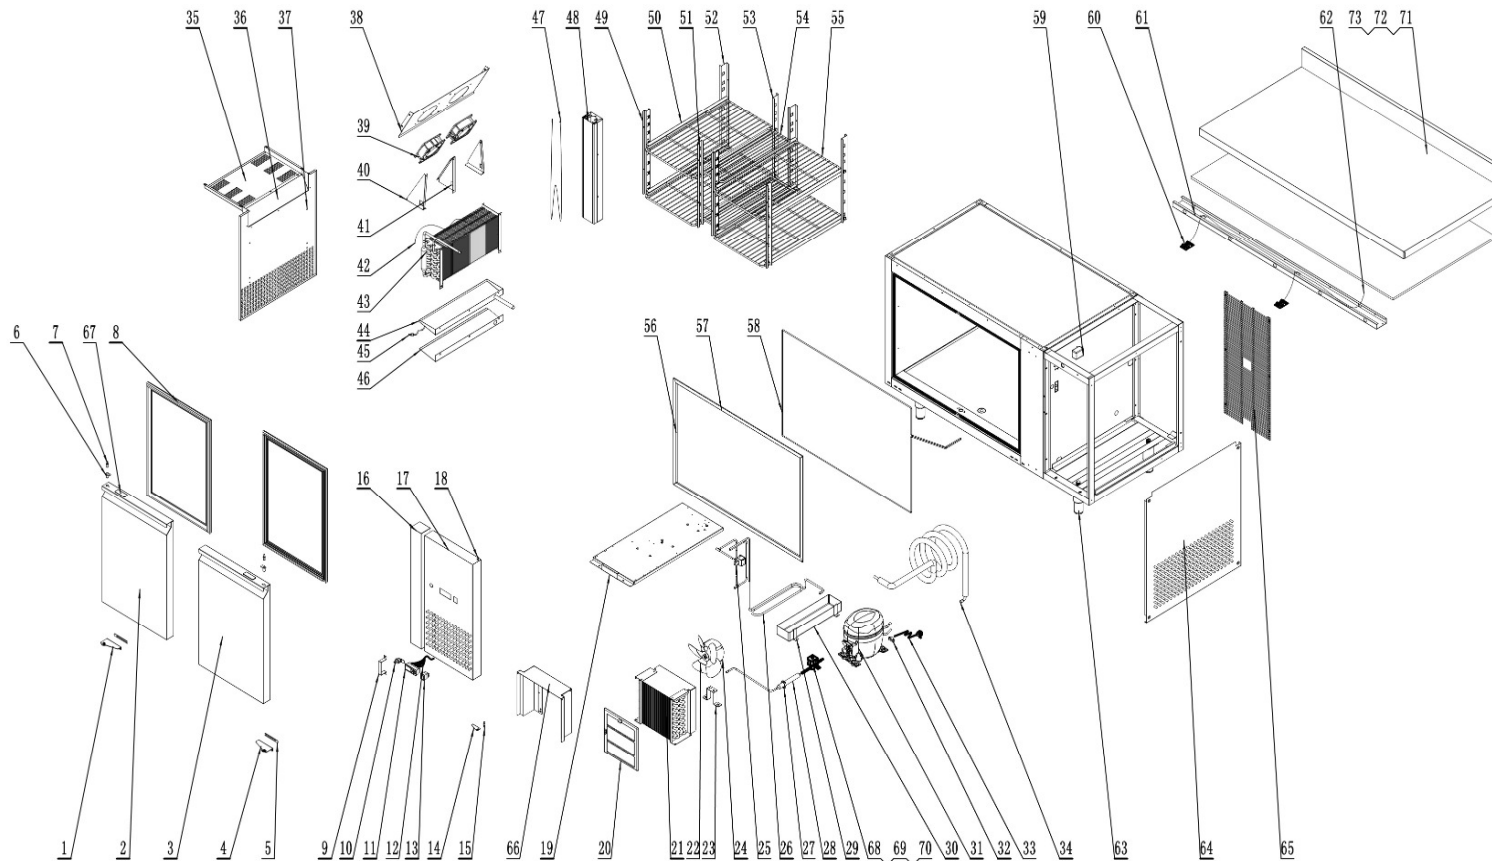

Yindu- GCF2100-BS Freezer

Version no.: 1

Documents Valid from - to: GCF2100-BSTVII001V1- now

Year	Q	R	S	T	U	V	W	X	Y	Z		
	2015	2016	2017	2018	2019	2020	2021	2022	2023	2024		
Month	Jan	Feb	Mar	Apr	May	Jun	Jul	Aug	Sep	Oct	Nov	Dec
	I	II	III	IV	V	VI	VII	VIII	IX	X	XI	XII

Pos	Code	Description	Qty
1	W060401701	Door Hinge-Left	1
2	EPF3462GR-001	Door-Left	1
3	EPF3462GR-002	Door-Right	1
4	W060401801	Door Hinge-Right	1
5	34620521	Hinge Stopper	2
6	W0499151	Door Shaft Sleeve	2
7	B0604111	Hinge Axis	2
8	W0404022	Gasket	2
9	34620603	Lock Pedestal	1
10	W0604007	Locker	1
11	W0302183	Digital Controller	1
12	W0303481	Main Wire Harness	1
13	W0308019	Power Switch	1
14	1514201	Front Panel Hinge-Bottom	1
15	B0604116	Front Panel Hinge Axis-Bottom	1
16	34621601	Small Panel	1
17	34620605	Front Panel	1
18	B0604115	Front Panel Hinge Axis-Top	1
19	34620507	Bottom Plate	1
20	W0499225	Filter	1
21	W0203245	Condenser	1
22	W0301060	Fan Blade	1
23	W0604079	Fan Motor Bracket	1
24	W0301914	Fan Motor	1
25	W0205027	Solenoid Valve	1
26	W0210421	Condense Coil	1
27	W0409255	Clip	1
28	W0204101	Dry Filter	1
29	38000820	Fixer	1
30	W0411208	Drain Pan For Condensation	1
31	W0201133	Compressor	1
32	W0309006	Clip For Cord	1
33	W030510101	Power Cord	1
34	W0210477	Suction Coil	1
35	34620412	Airflow Plate 2	1
36	34620415	Airflow Plate 1	1
37	34620442	Cover Palte For EVAP.	1