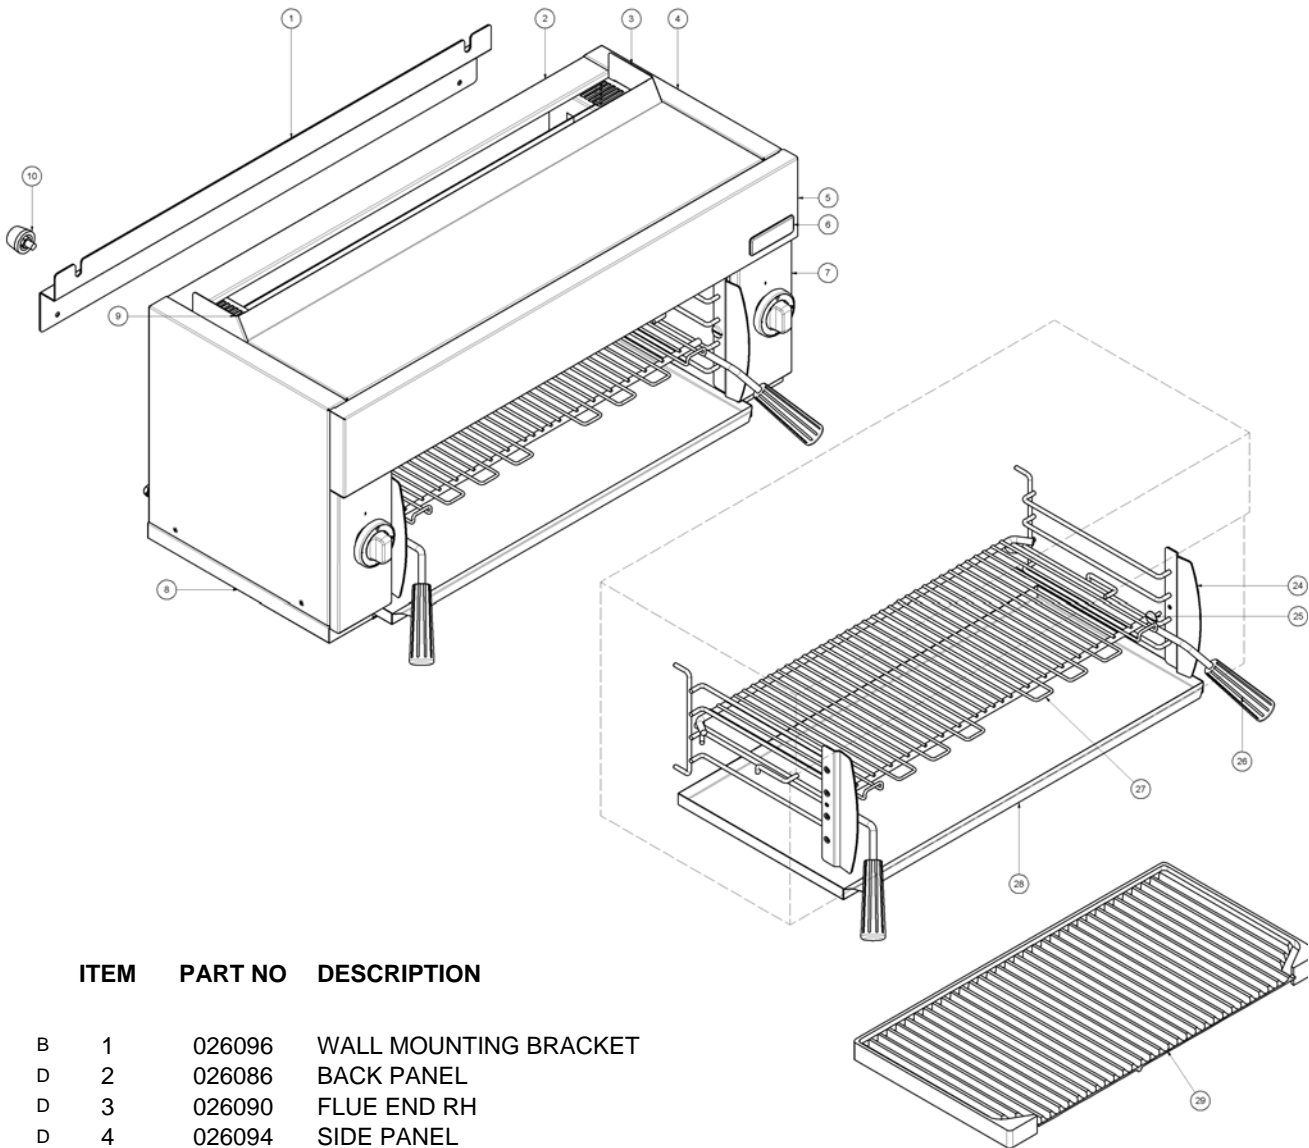

6. CS9 900mm Gas Salamander

6.1 CS9 Main Assembly

ITEM	PART NO	DESCRIPTION
B	1	026096 WALL MOUNTING BRACKET
D	2	026086 BACK PANEL
D	3	026090 FLUE END RH
D	4	026094 SIDE PANEL
D	5	230625 FRONT COVER
D	6	230587 COBRA BADGE WA
D	7	227490 CONTROL PANEL
D	8	026091 TRAY SUPPORT
D	9	026089 FLUE END LH
C	10	013908 SPACER ASSEMBLY
C	24	026093 SIDE RACK WA - SALAMANDER
C	25	227961 SIDE RACK SCREW
C	26	013395 RACK HANDLE
C	27	017963 RACK
C	28	231546 DRIP TRAY
D	29	013418 BRANDING PLATE (OPTIONAL EXTRA)
C	231551	GAS CONVERSION KIT CS9 NAT
C	231552	GAS CONVERSION KIT CS9 LPG / PROPANE
	232081	GAS CONVERSION KIT BUTANE
	232082	GAS CONVERSION KIT TOWNS GAS

6.2 CS9 Gas Control Assembly

ITEM	PART NO	DESCRIPTION
A	11	019214K INFRA-RED BURNER KIT
D	12	230626 MANIFOLD
D	13	228354 INJECTOR SUPPORT
C	14	229511 INJECTOR ELBOW X 3-8
B	15	026060 PRESSURE TEST POINT SCREW
D	16	227492 INJECTOR SUPPLY TUBE
C	17	228533 REGULATOR 1/2" CONVERTABLE
D	18	026077 BURNER RETAINING CHANNEL
D	19	026123 BURNER GUARD
	20	032115 INJECTOR 1.15 mm (LPG/PROPANE)
		032185 INJECTOR 1.85mm (NAT GAS)
		032350 INJECTOR 3.50mm (TOWNS)
		032110 INJECTOR 1.10mm (BUTANE)
B	21	230695 KNOB SALAMANDER
A	22	019430 GAS CONTROL PINTOSI 20S-B
B		019574 BYPASS SCREW 1.0mm
B		018790 GAS MAGNET (PART OF ITEM 22)
A	23	230671 THERMOCOUPLE 500MM (c/w M8 NUT)
A		024573 M8 NUT (PART OF ITEM 23)