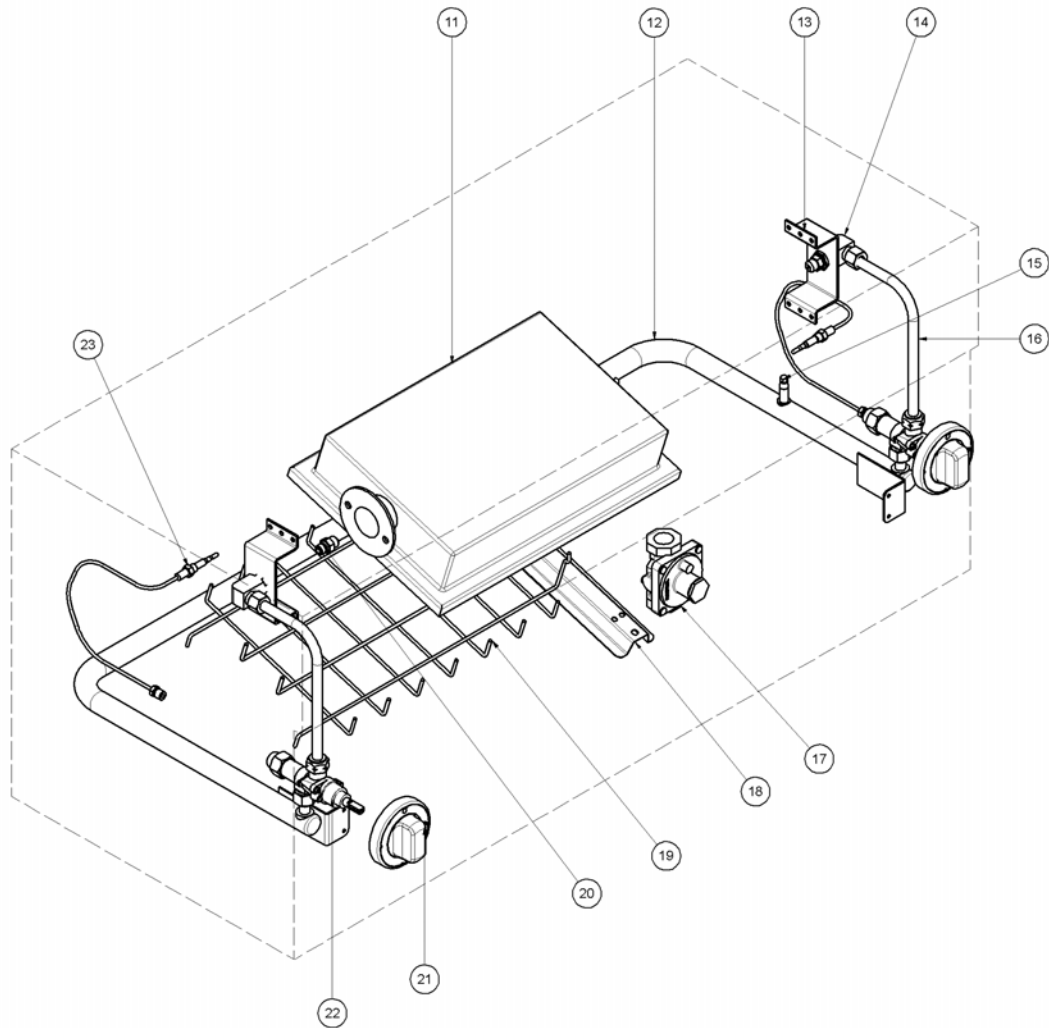

6. CS9 900mm Gas Salamander

6.1 CS9 Main Assembly

ITEM	PART NO	DESCRIPTION
B	1	026096 WALL MOUNTING BRACKET
D	2	026086 BACK PANEL
D	3	026090 FLUE END RH
D	4	026094 SIDE PANEL
D	5	230625 FRONT COVER
D	6	230587 COBRA BADGE WA
D	7	227490 CONTROL PANEL
D	8	026091 TRAY SUPPORT
D	9	026089 FLUE END LH
C	10	013908 SPACER ASSEMBLY
C	24	026093 SIDE RACK WA - SALAMANDER
C	25	227961 SIDE RACK SCREW
C	26	013395 RACK HANDLE
C	27	017963 RACK
C	28	231546 DRIP TRAY
D	29	013418 BRANDING PLATE (OPTIONAL EXTRA)
C	231551	GAS CONVERSION KIT CS9 NAT
C	231552	GAS CONVERSION KIT CS9 LPG / PROPANE
	232081	GAS CONVERSION KIT BUTANE
	232082	GAS CONVERSION KIT TOWNS GAS

6.2 CS9 Gas Control Assembly

ITEM	PART NO	DESCRIPTION
A	11	019214K INFRA-RED BURNER KIT
D	12	230626 MANIFOLD
D	13	228354 INJECTOR SUPPORT
C	14	229511 INJECTOR ELBOW X 3-8
B	15	026060 PRESSURE TEST POINT SCREW
D	16	227492 INJECTOR SUPPLY TUBE
C	17	228533 REGULATOR 1/2" CONVERTABLE
D	18	026077 BURNER RETAINING CHANNEL
D	19	026123 BURNER GUARD
	20	032115 INJECTOR 1.15 mm (LPG/PROPANE)
		032185 INJECTOR 1.85mm (NAT GAS)
		032350 INJECTOR 3.50mm (TOWNS)
		032110 INJECTOR 1.10mm (BUTANE)
B	21	230695 KNOB SALAMANDER
A	22	019430 GAS CONTROL PINTOSI 20S-B
B		019574 BYPASS SCREW 1.0mm
B		018790 GAS MAGNET (PART OF ITEM 22)
A	23	230671 THERMOCOUPLE 500MM (c/w M8 NUT)
A		024573 M8 NUT (PART OF ITEM 23)