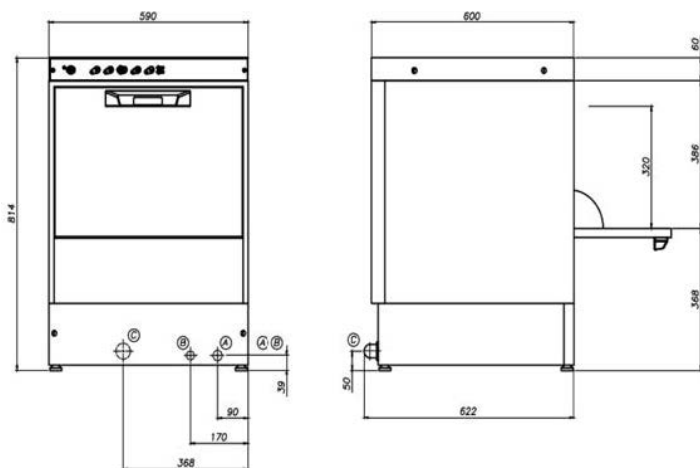

### EVO5000 Dishwasher

Dimensions	W590 x D600 x H820
Basket Size	500 x 500mm
Cycle Time	2,3 or 4 minutes
Inside Load Height	320mm
Wash Pump Power	0.75Kw (1 HP)
Boiler Element	2700 Watts
Wash Tank Element	2200 Watts
Wash Tank Capacity	29Lt
Total Power	3.7Kw
Connection	20 Amp
Net Weight	50Kg
Shipping Weight	55Kg
Packing Dimensions	W610 x D740 x H860